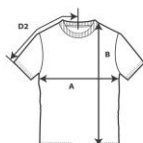

5000B

Heavy Cotton Youth T-Shirt

DETAILS

Weight	180.0 G/SqM (White 170.0 G/SqM)
Content	100% Cotton
Features	Seamless twin needle 1.9 cm collar Taped neck and shoulders Tearaway label Twin needle sleeve and bottom hems Quarter-turned to eliminate center crease CPSIA Tracking Label Compliant
Sizes	XS-XL
Case Packs	XS - XL 72 PIECES
Colours	33
SKU's	165

SPECIFICATIONS

Centimeters	Tol-	Tol+	XS	S	M	L	XL
Chest (A)	2.540	2.540	40.640	43.180	45.720	48.260	50.800
Length from HPS (B)	2.540	2.540	52.070	55.880	59.690	63.500	67.310
Sleeve length (Center back) (D2)	1.905	1.905	34.290	36.830	39.370	41.910	44.450
Inches	Tol-	Tol+	XS	S	M	L	XL
Chest (A)	1.000	1.000	16.000	17.000	18.000	19.000	20.000
Length from HPS (B)	1.000	1.000	20.500	22.000	23.500	25.000	26.500
Sleeve length (Center back) (D2)	0.750	0.750	13.500	14.500	15.500	16.500	17.500